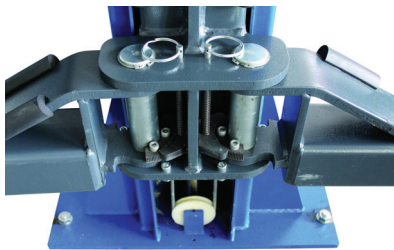

Compatibility with Low-Profile Sport Cars – The HL CS 4.0 was designed specifically to slide under German sports cars (BMW, Mercedes, Porsche, Audi) and is an excellent fit for Japanese imported cars.

### SPECIFICATION

Model	HL CS 4.0
Lift Capacity	4000kg
Lifting Height	1930mm
Min Height	90mm
Lifting Time (Approx 3PH)	35 Sec
Power Supply	380V 3 Phase
Overall Height	4178mm
Warranty	2 Years

\*Delivery, installation & GST is not included in advertised pricing