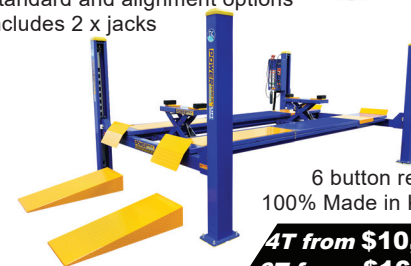

*Delivery, installation and GST not included

GREAT DEALS - SUPREME SERVICE - HUGE RANGE

4500KG

SL-2950H 2 Post
Powerrex Korea lift
100% Made in Korea
4 button control box
Remote control
4x4 adapters
Ratchet foot option
1 or 3 phase

\$7,095*

SL-34DX Scissor
Powerrex Korea lift
100% Made in Korea
1 or 3 phase

3300kg lift
In ground or on
ground installation

\$7,995*

Powerrex Korea
4500kg & 6000kg 4 Post lifts,
Standard and alignment options
Includes 2 x jacks